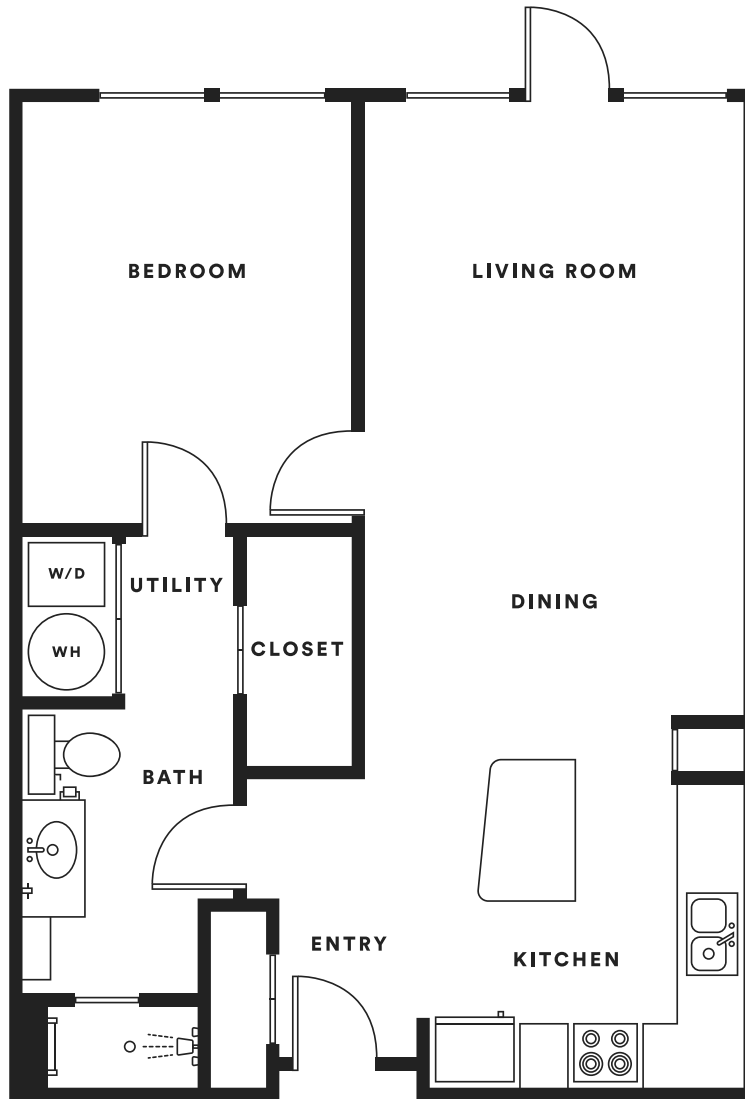

# BRADLEY

1 Bed, 1 Bath | sq. ft. 846

---

Our largest one bedroom, Bradley has plenty of space for resting, dining, entertaining and getting the job done.

For the entrepreneur or small business owner, these units are located on the ground floor with an entrance that can be used as a retail storefront.

# ARLO